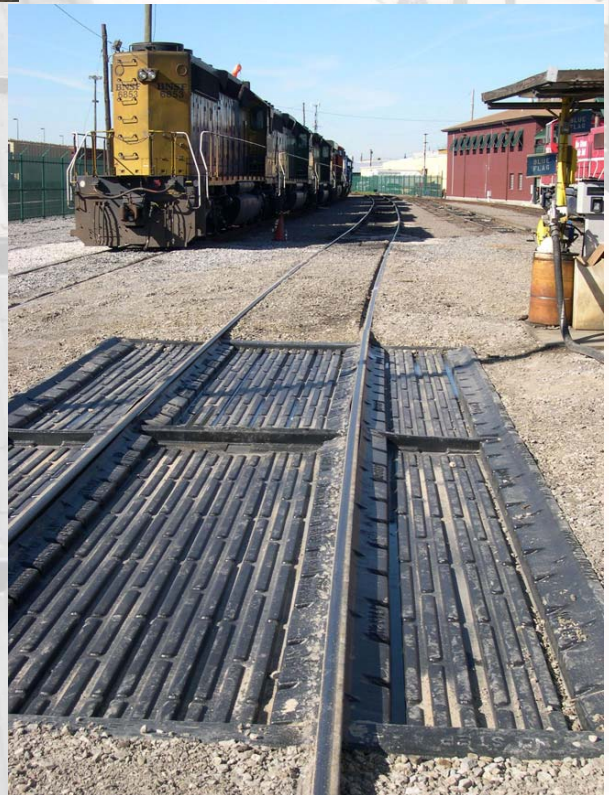

Century Group

Provides HDPE Spill Containment Pans for Shortline Railroad

Century Group Inc. provided HDPE spill containment pans for a shortline railroad operation at their locomotive fueling facility. This facility services not only this shortline railroad but also mainline railroad locomotives. For more information on [railroad spill containment systems](#) to fit your project needs contact railroad@centurygrp.com, 1-800-527-5232, Ext. 118 or visit www.centurygrp.com.

Pictured:
*Railroad Spill Collection Pans
at Railroad Locomotive Fueling Station*

Pictured:
*Century's HDPE Railroad Spill Containment Pans
at Railroad Locomotive Fueling Rack*