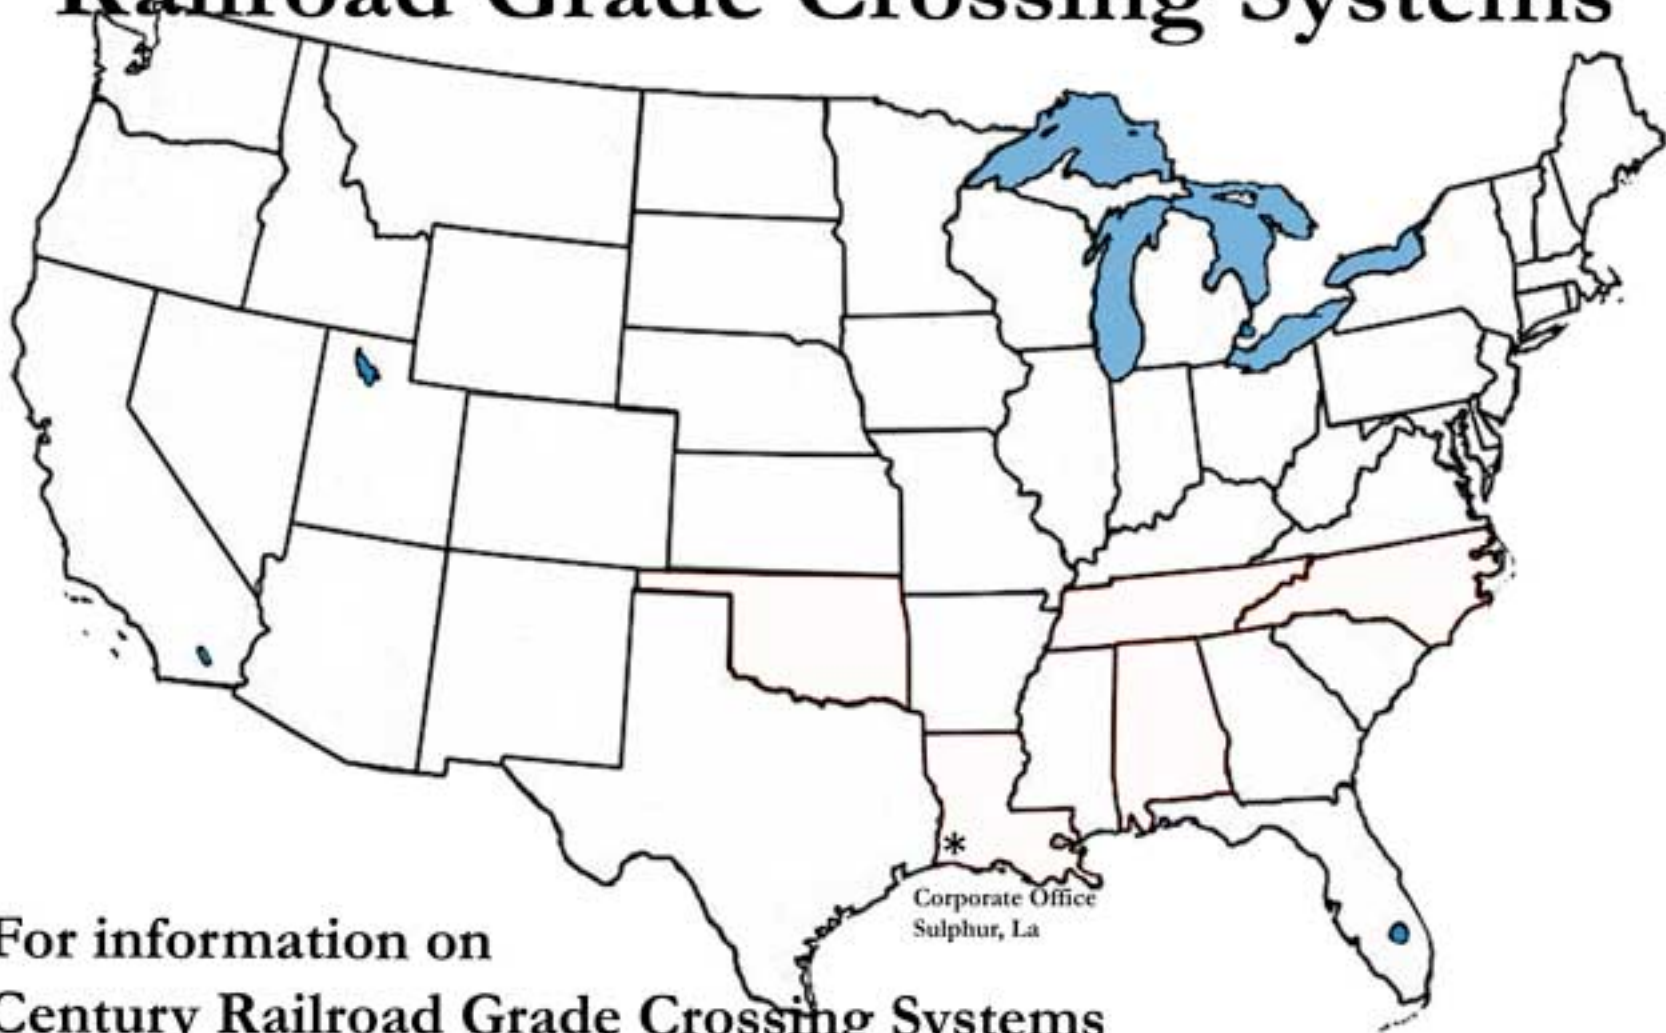

# Railroad Grade Crossing Systems

\*  
Corporate Office  
Sulphur, La

For information on  
Century Railroad Grade Crossing Systems  
Click the Link to Email  
the Century Group Railroad Products Division  
or call 1-800-527-5232