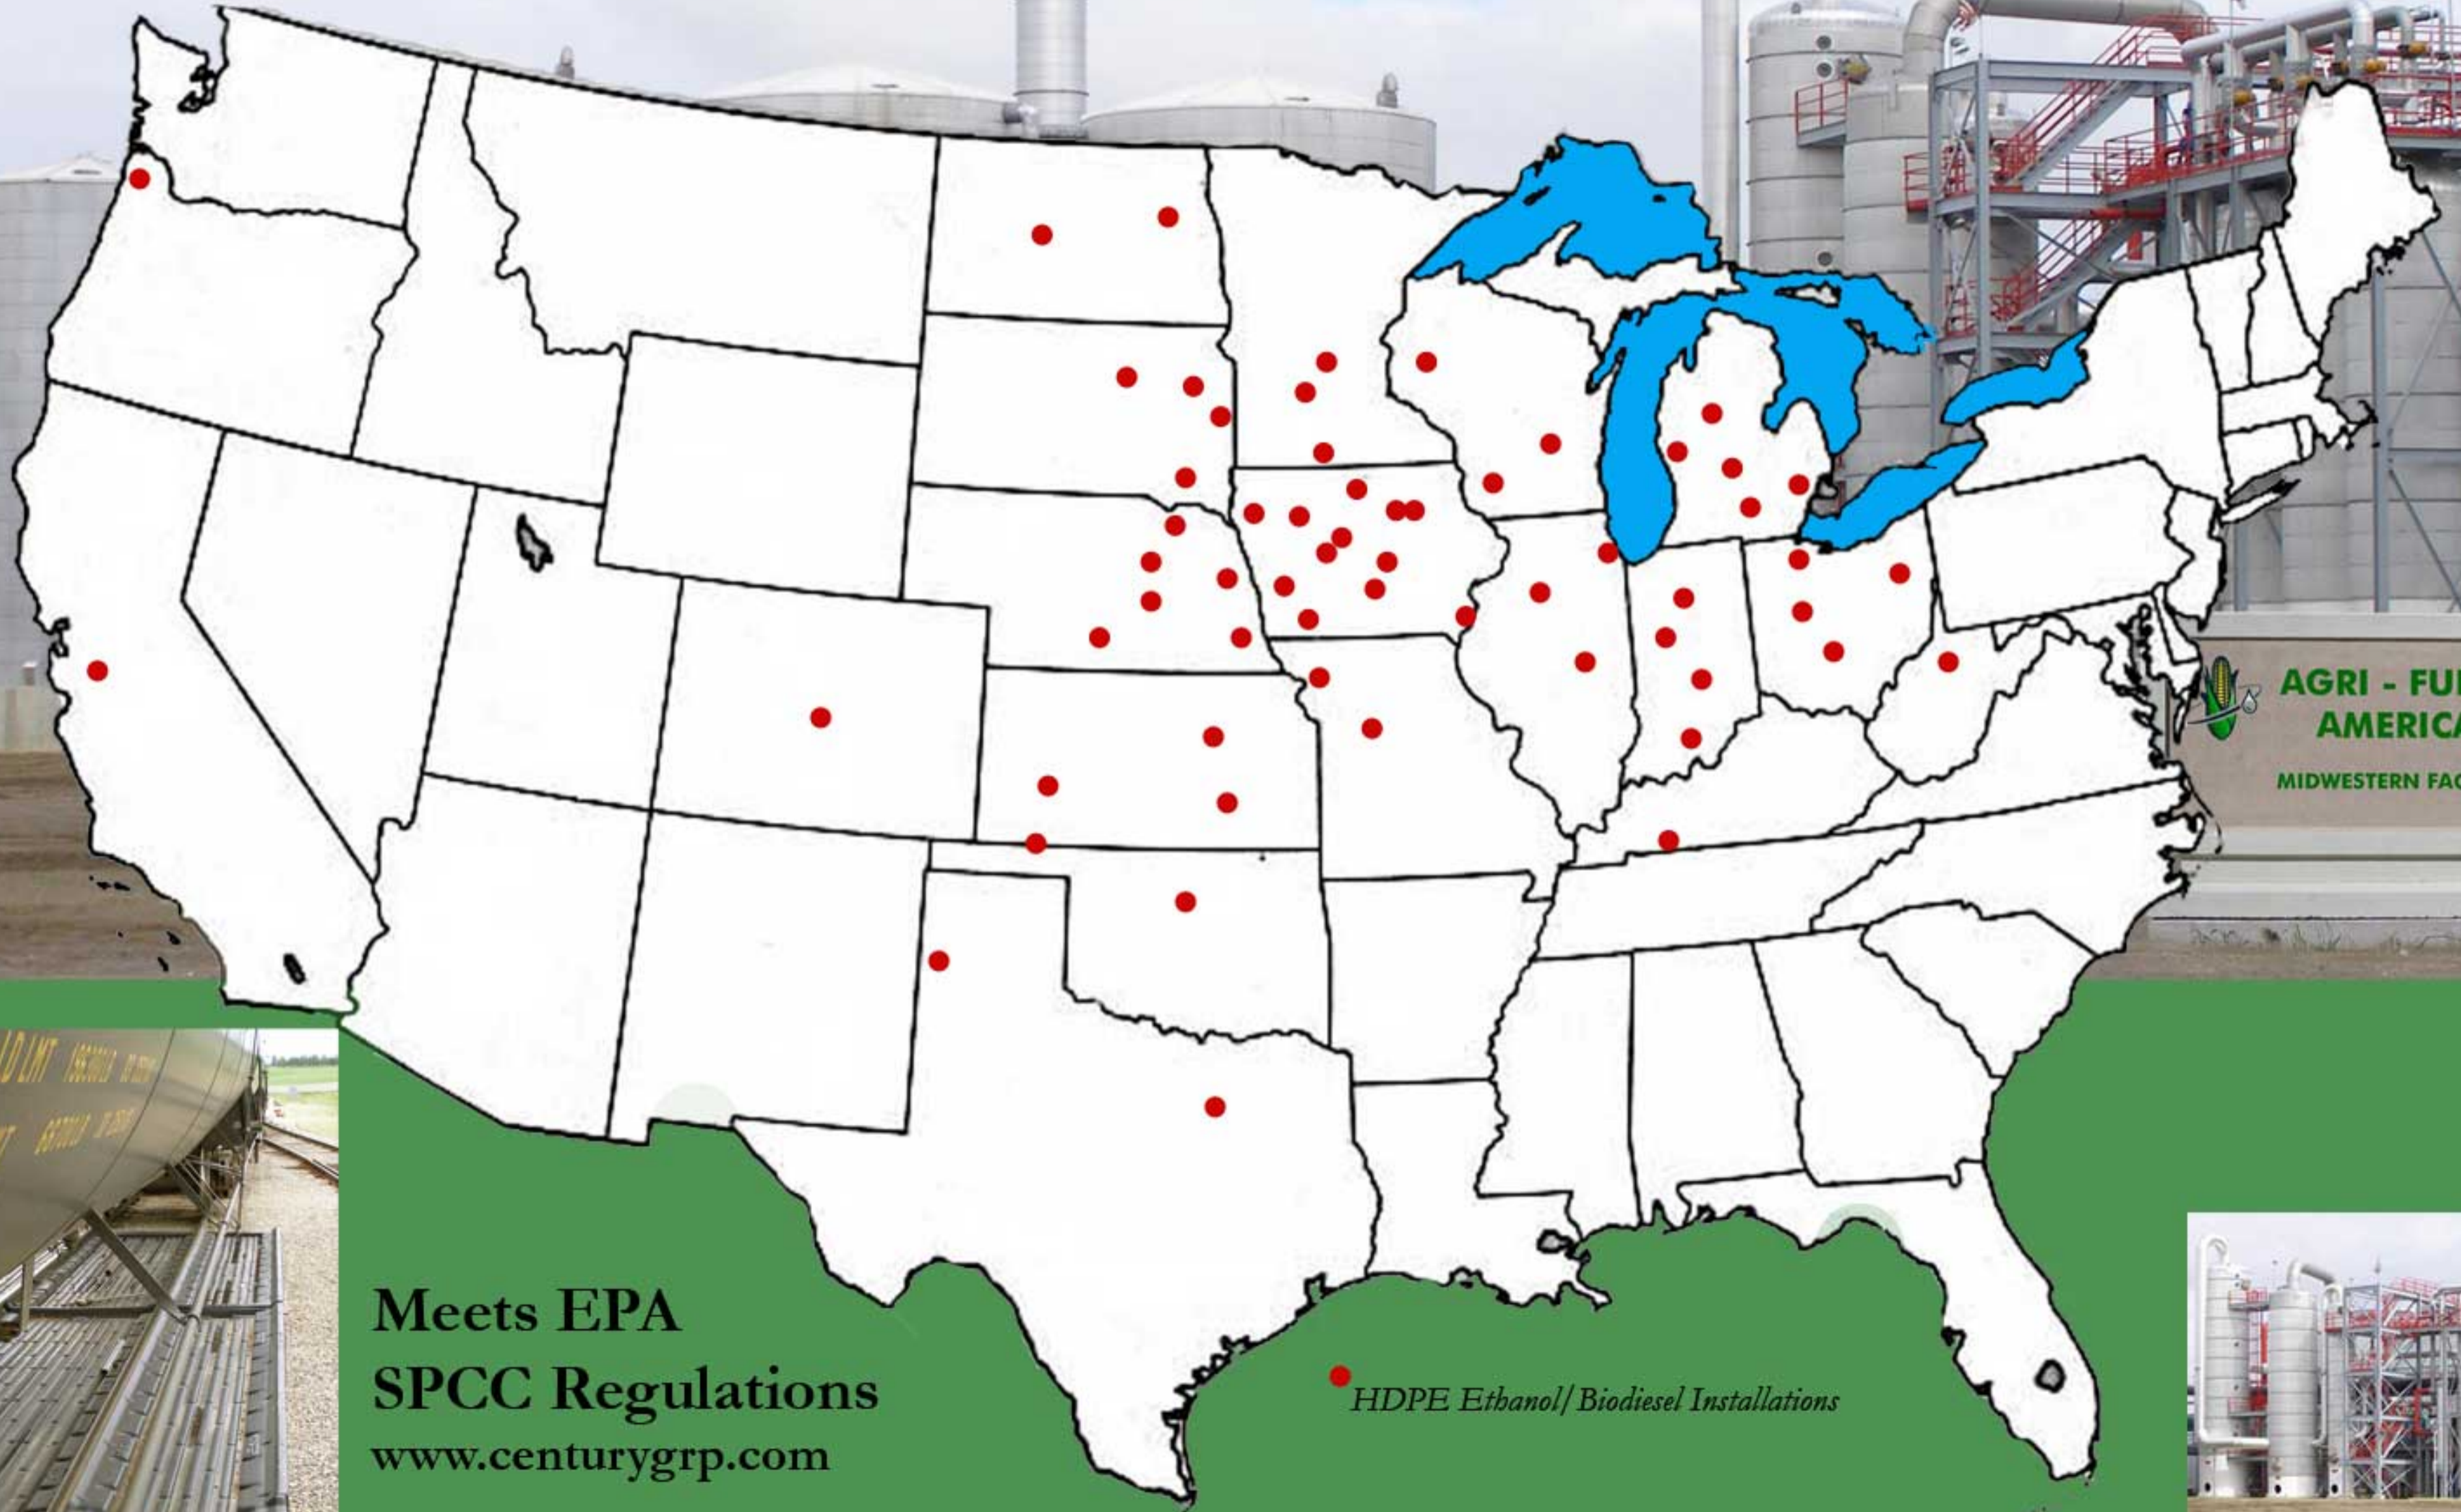

Century Railroad Spill Collection Systems At Fuel Ethanol & Biodiesel Facilities

Meets EPA
SPCC Regulations
www.centurygrp.com

HDPE Ethanol/Biodiesel Installations